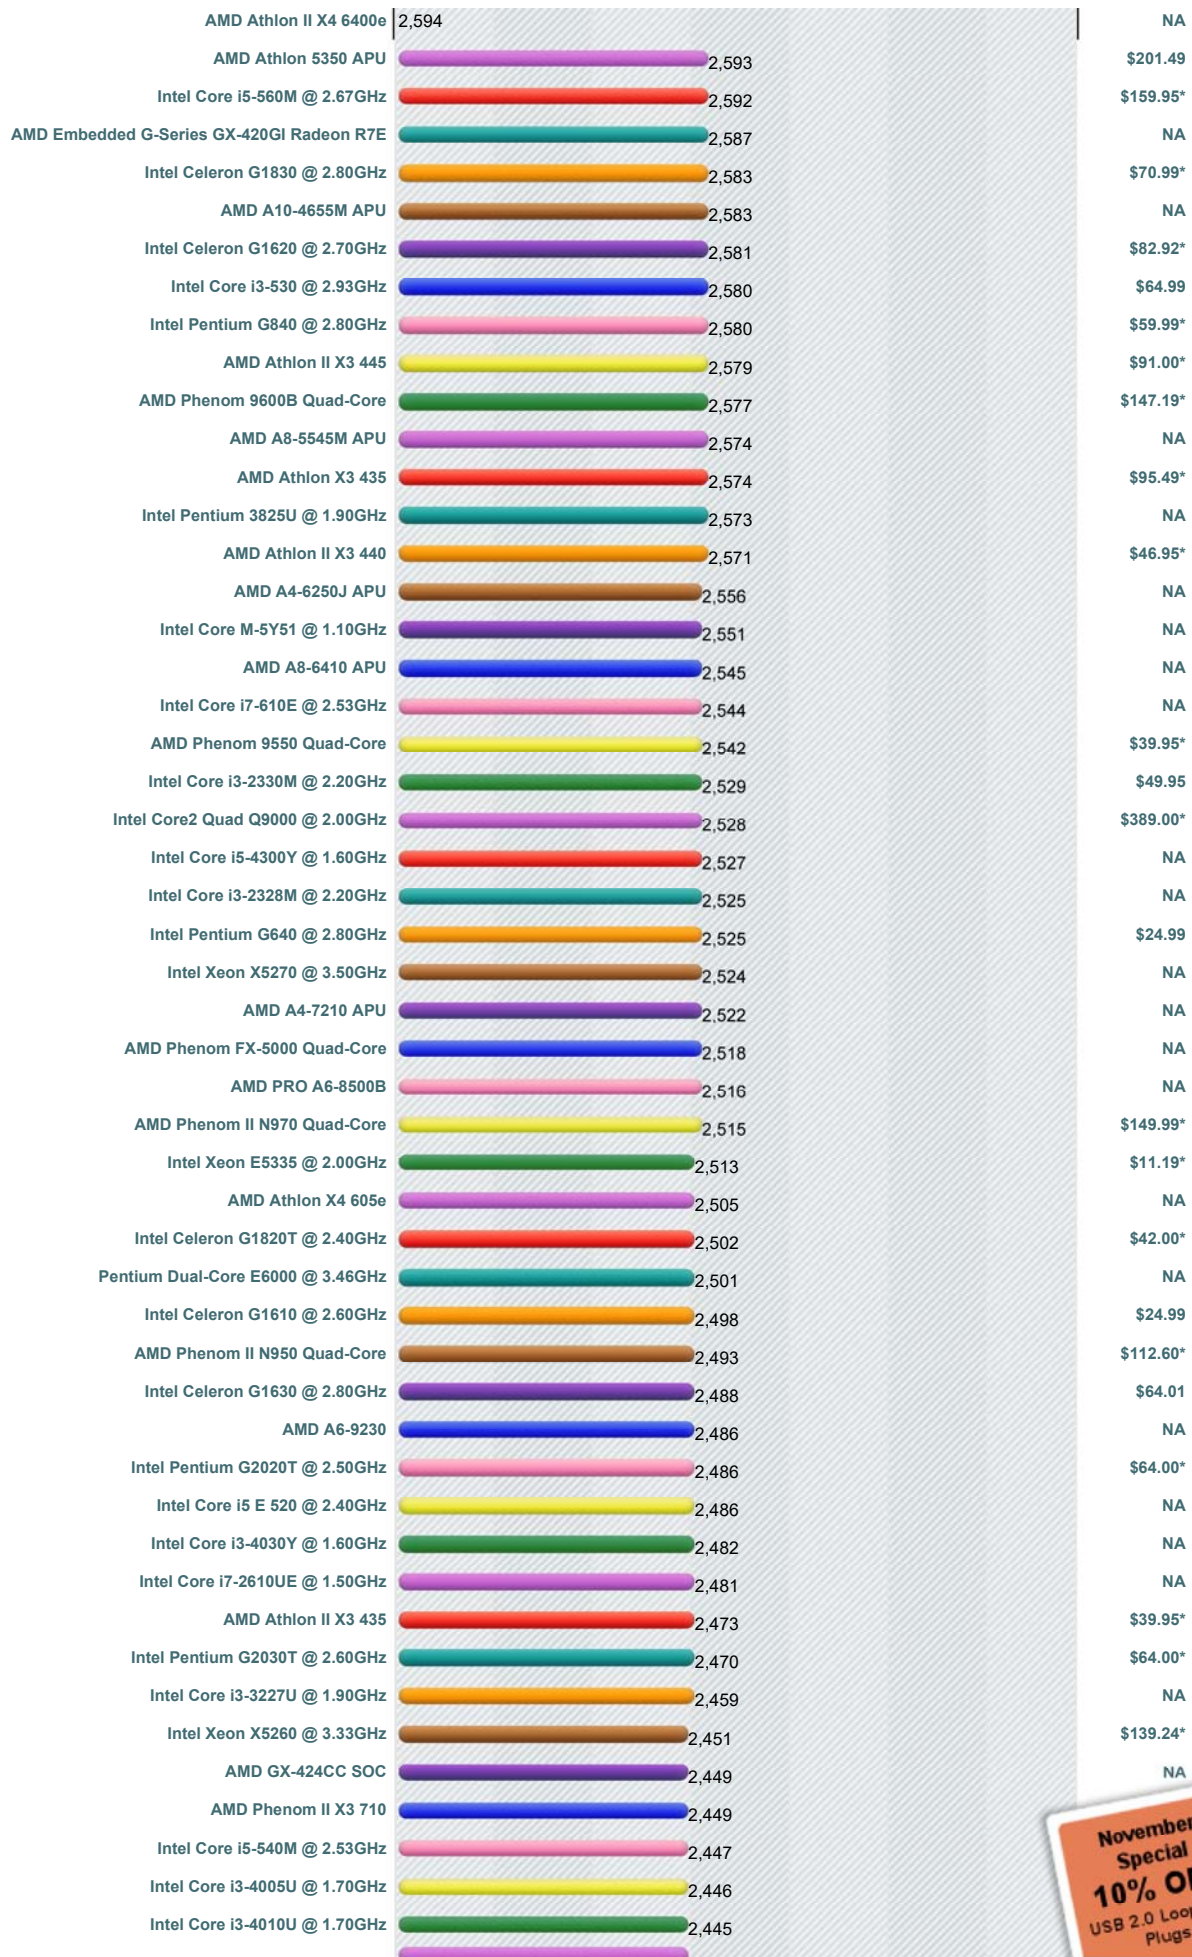

CPU Benchmarks

Over 800,000 CPUs Benchmarked

----Select A Page ----

How does your CPU compare?
Add your CPU to our benchmark chart with **PerformanceTest V9!**

High Mid Range CPUs

This chart comparing mid range CPUs is made using thousands of **PerformanceTest** benchmark results and is updated daily. Intel CPUs in this chart include the slower Intel Core2 Duo CPUs, Intel Xeon CPUs and Intel Celeron CPUs. AMD CPUs typically in this chart include AMD Mobile CPUs, AMD Turion IIs, AMD Opteron Dual Core CPUs, and AMD Athlon Dual-Core CPUs.

CPU Mark | Price Performance

(Click to select desired chart)

PassMark - CPU Mark High Mid Range CPUs - Updated 9th of November 2017

PassMark Software © 2008-2017

* - Last seen price from our affiliates.

Ruhyhqw#G dwd#Nhdndih