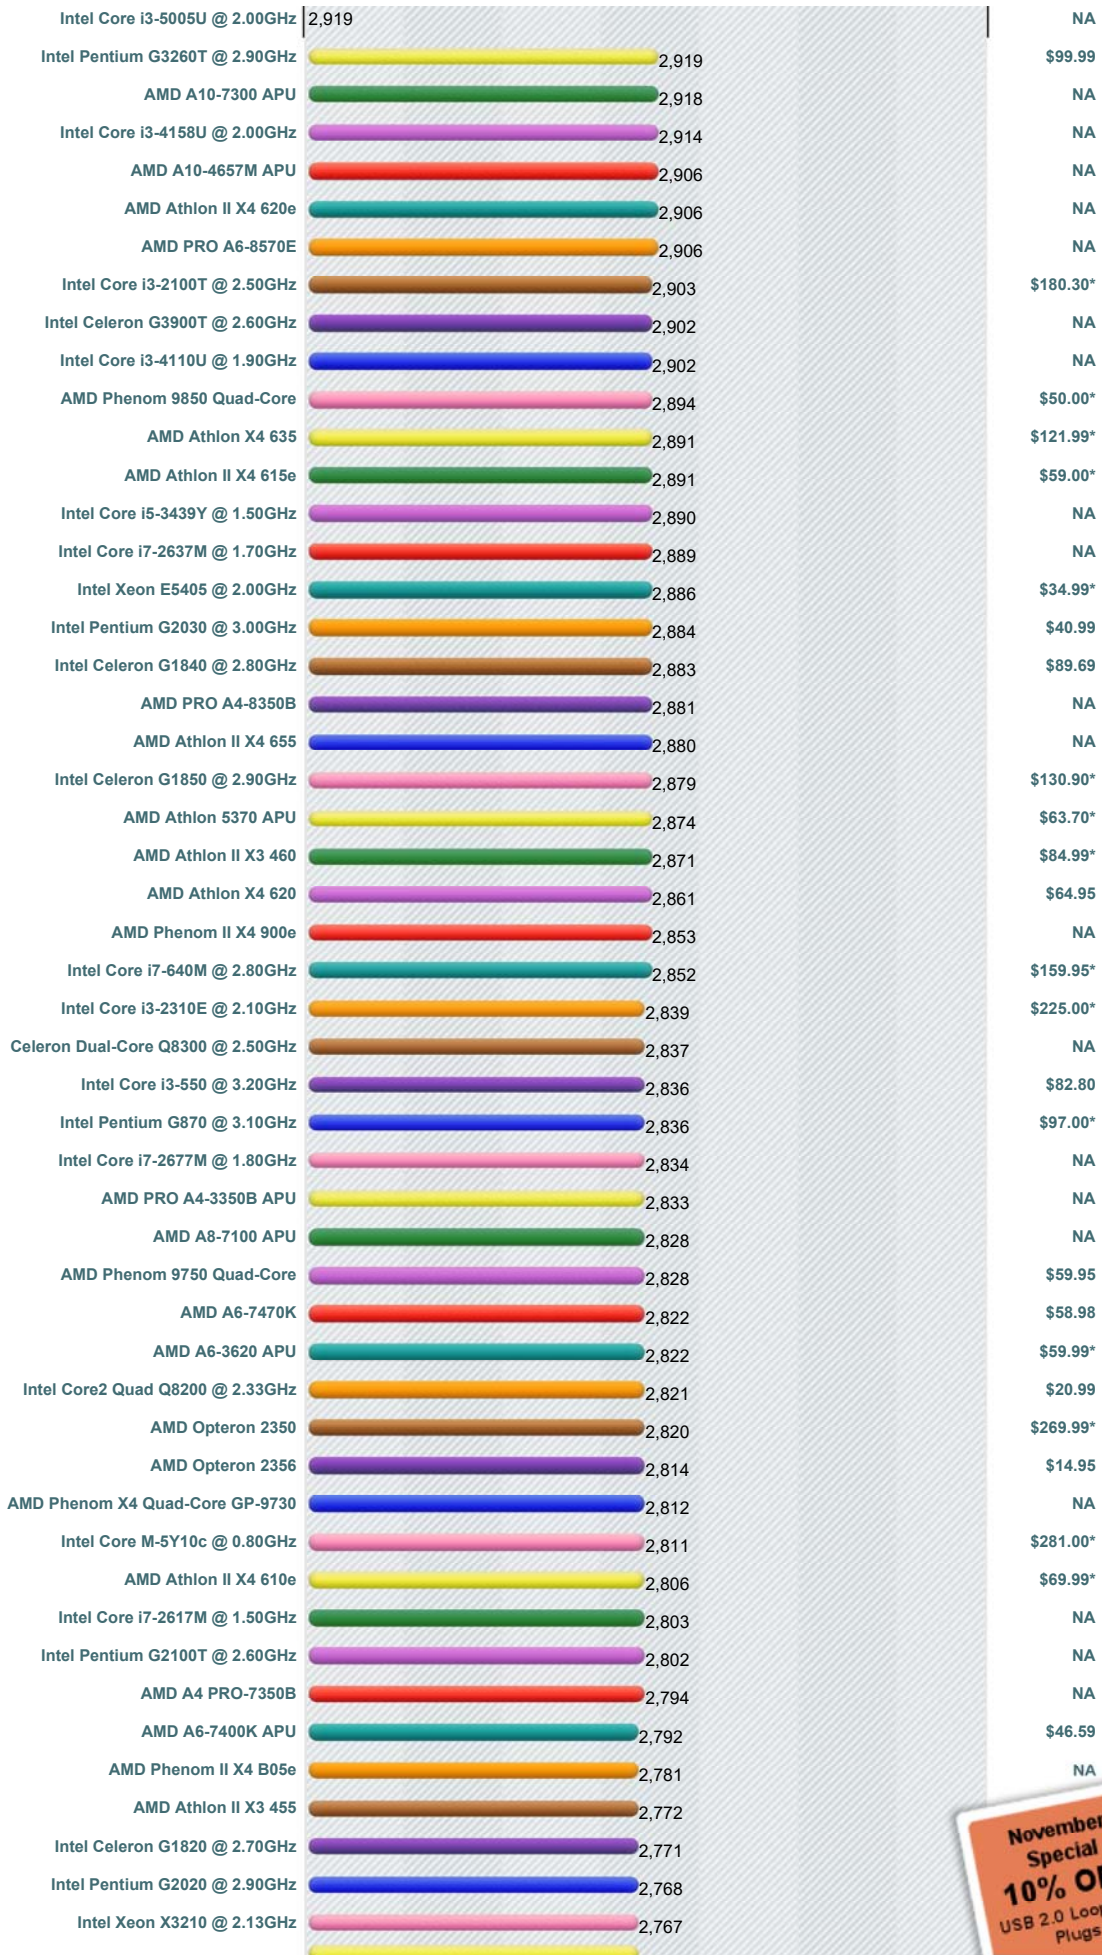

CPU Benchmarks

Over 800,000 CPUs Benchmarked

----Select A Page ----

How does your CPU compare?
Add your CPU to our benchmark chart with **PerformanceTest V9!**

High Mid Range CPUs

This chart comparing mid range CPUs is made using thousands of **PerformanceTest** benchmark results and is updated daily. Intel CPUs in this chart include the slower Intel Core2 Duo CPUs, Intel Xeon CPUs and Intel Celeron CPUs. AMD CPUs typically in this chart include AMD Mobile CPUs, AMD Turion IIs, AMD Opteron Dual Core CPUs, and AMD Athlon Dual-Core CPUs.

CPU Mark | Price Performance

(Click to select desired chart)

PassMark - CPU Mark High Mid Range CPUs - Updated 9th of November 2017

PassMark Software © 2008-2017

* - Last seen price from our affiliates.

Ruhyhqw#G dwd#Nhdndih