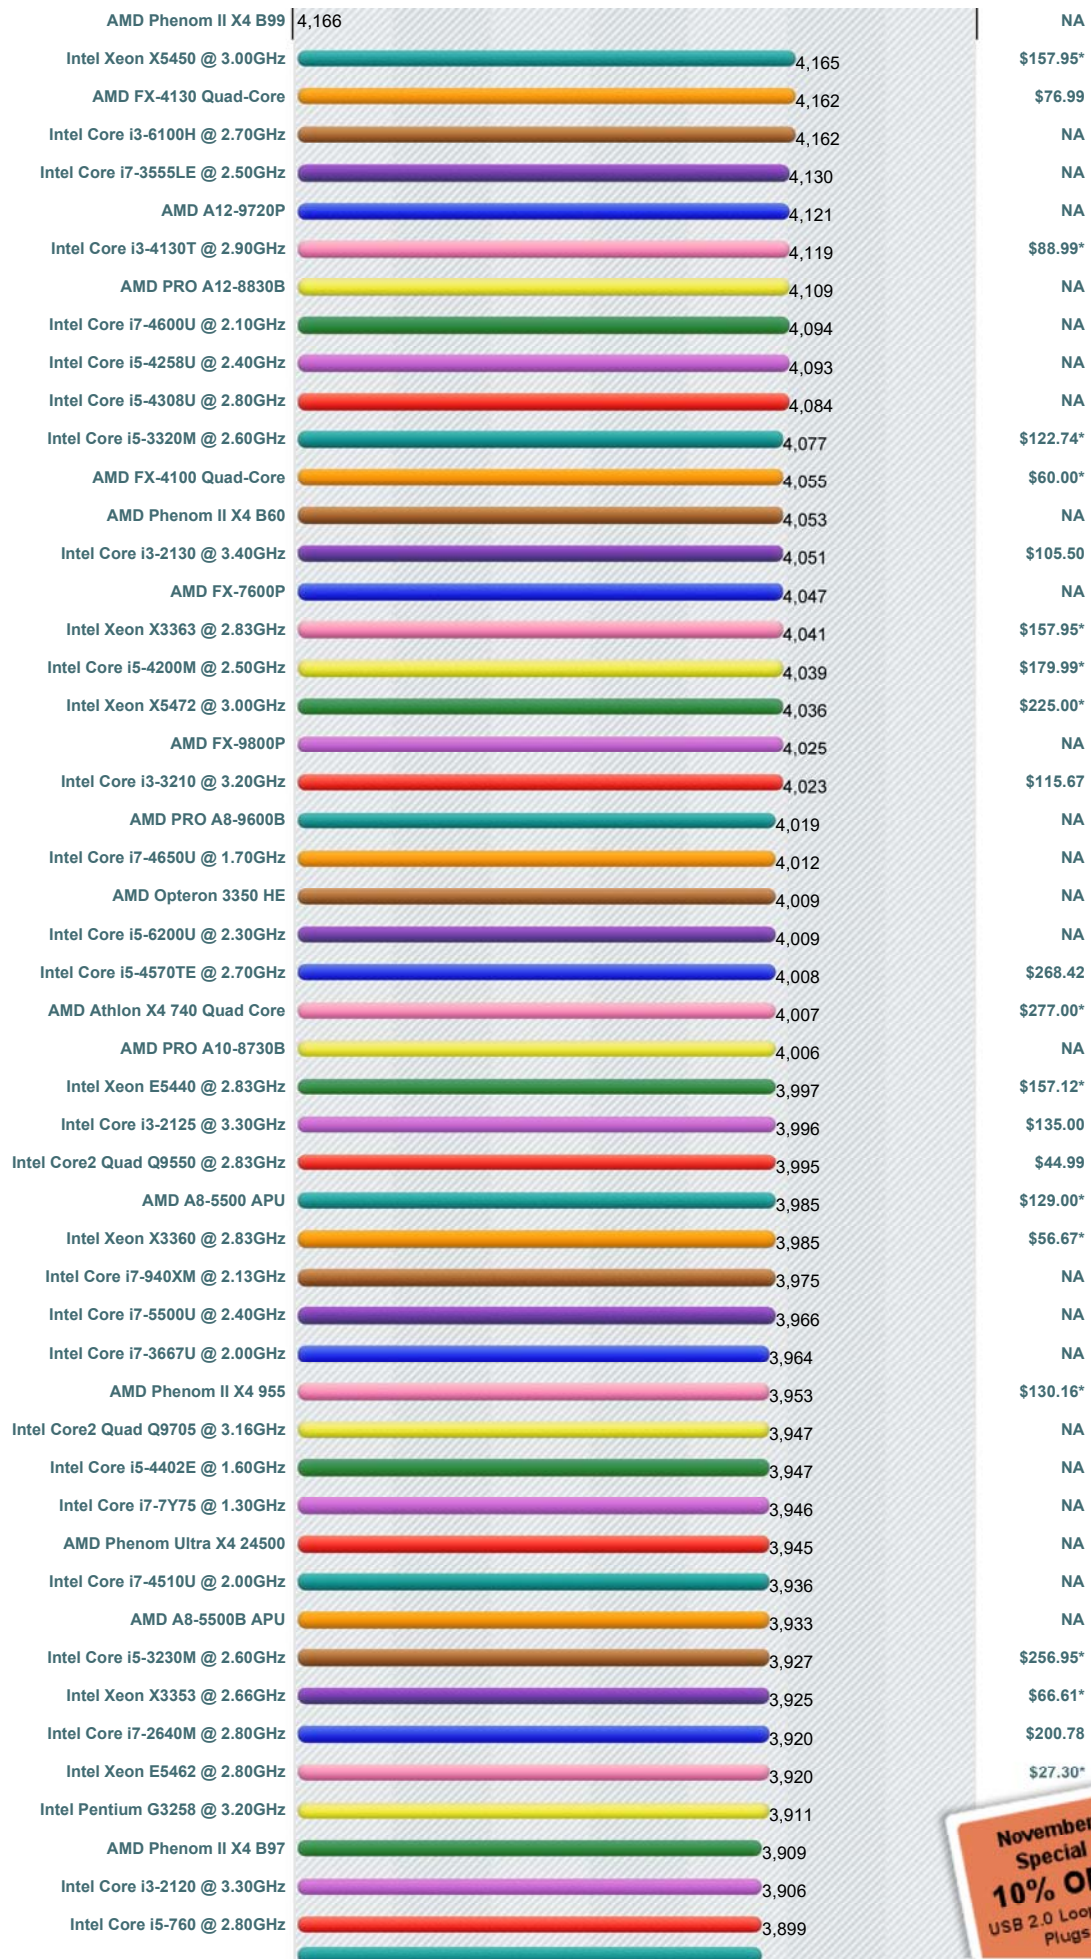

CPU Benchmarks

Over 800,000 CPUs Benchmarked

----Select A Page ----

How does your CPU compare?
Add your CPU to our benchmark chart with **PerformanceTest V9!**

High Mid Range CPUs

This chart comparing mid range CPUs is made using thousands of **PerformanceTest** benchmark results and is updated daily. Intel CPUs in this chart include the slower Intel Core2 Duo CPUs, Intel Xeon CPUs and Intel Celeron CPUs. AMD CPUs typically in this chart include AMD Mobile CPUs, AMD Turion IIs, AMD Opteron Dual Core CPUs, and AMD Athlon Dual-Core CPUs.

CPU Mark | Price Performance

(Click to select desired chart)

PassMark - CPU Mark High Mid Range CPUs - Updated 9th of November 2017

PassMark Software © 2008-2017

* - Last seen price from our affiliates.

Ruhyhqw#G dwd#Nhdndih