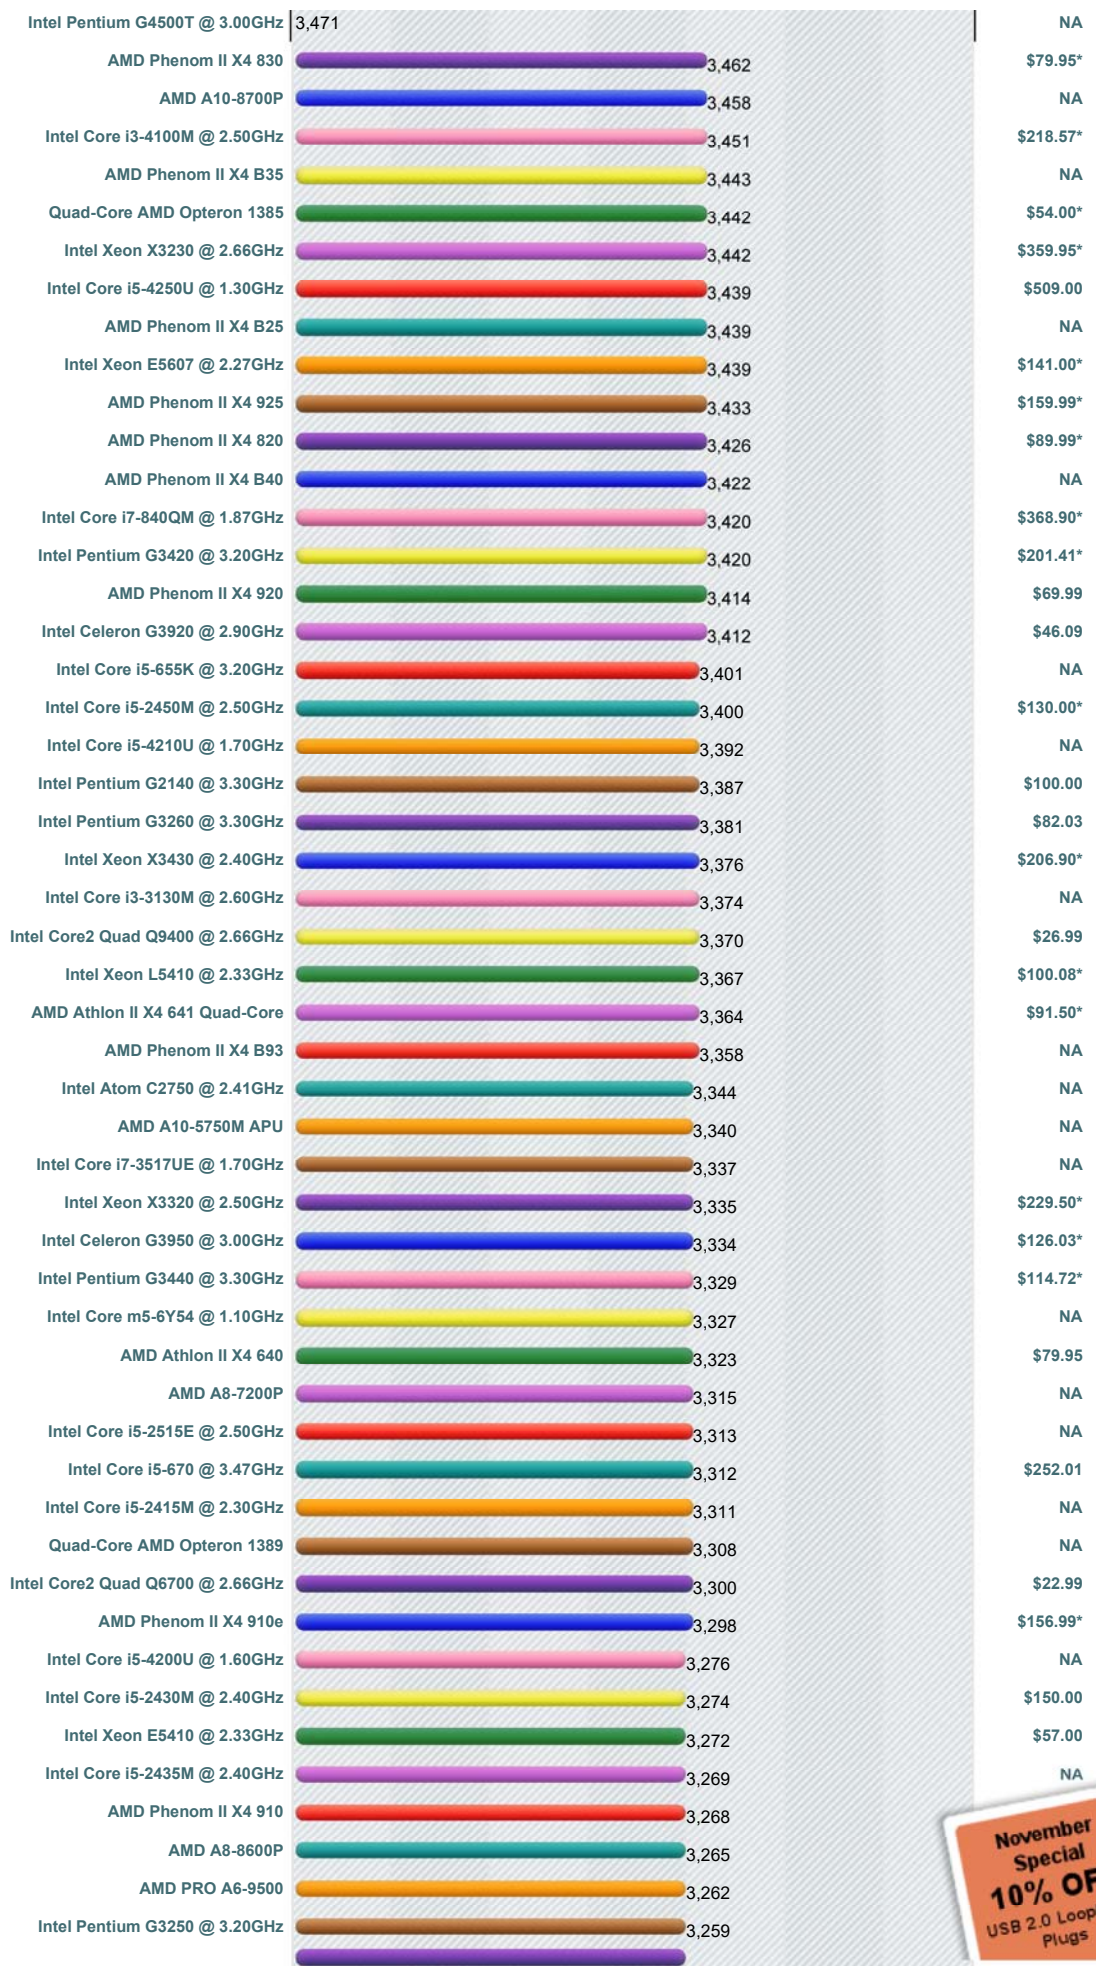

CPU Benchmarks

Over 800,000 CPUs Benchmarked

----Select A Page ----

How does your CPU compare?
Add your CPU to our benchmark chart with **PerformanceTest V9!**

High Mid Range CPUs

This chart comparing mid range CPUs is made using thousands of **PerformanceTest** benchmark results and is updated daily. Intel CPUs in this chart include the slower Intel Core2 Duo CPUs, Intel Xeon CPUs and Intel Celeron CPUs. AMD CPUs typically in this chart include AMD Mobile CPUs, AMD Turion IIs, AMD Opteron Dual Core CPUs, and AMD Athlon Dual-Core CPUs.

CPU Mark | Price Performance

(Click to select desired chart)

PassMark - CPU Mark High Mid Range CPUs - Updated 9th of November 2017

PassMark Software © 2008-2017

* - Last seen price from our affiliates.

Ruhyhqw#G dwd#Nhdndih

Try GFI EndPoint Security Free Now! New Risk Assessment Dashboard. gfi.com

- [Home] - [Common CPUs] - [Overclocked CPUs] - [Searchable CPU List] - [Graph Notes]
- [High-End CPUs] - [High Mid-Range CPUs] - [Low Mid-Range CPUs] - [Low-End CPUs]
- [CPU Popularity 90 days] - [Multi CPU Systems] - [Laptop CPUs] - [Desktop CPUs]
- [CPU Mega Page - Detailed CPU List] - [Single Thread CPU Performance]
- [CPU Mark by Socket Type] - [Manufacturer Market Share]