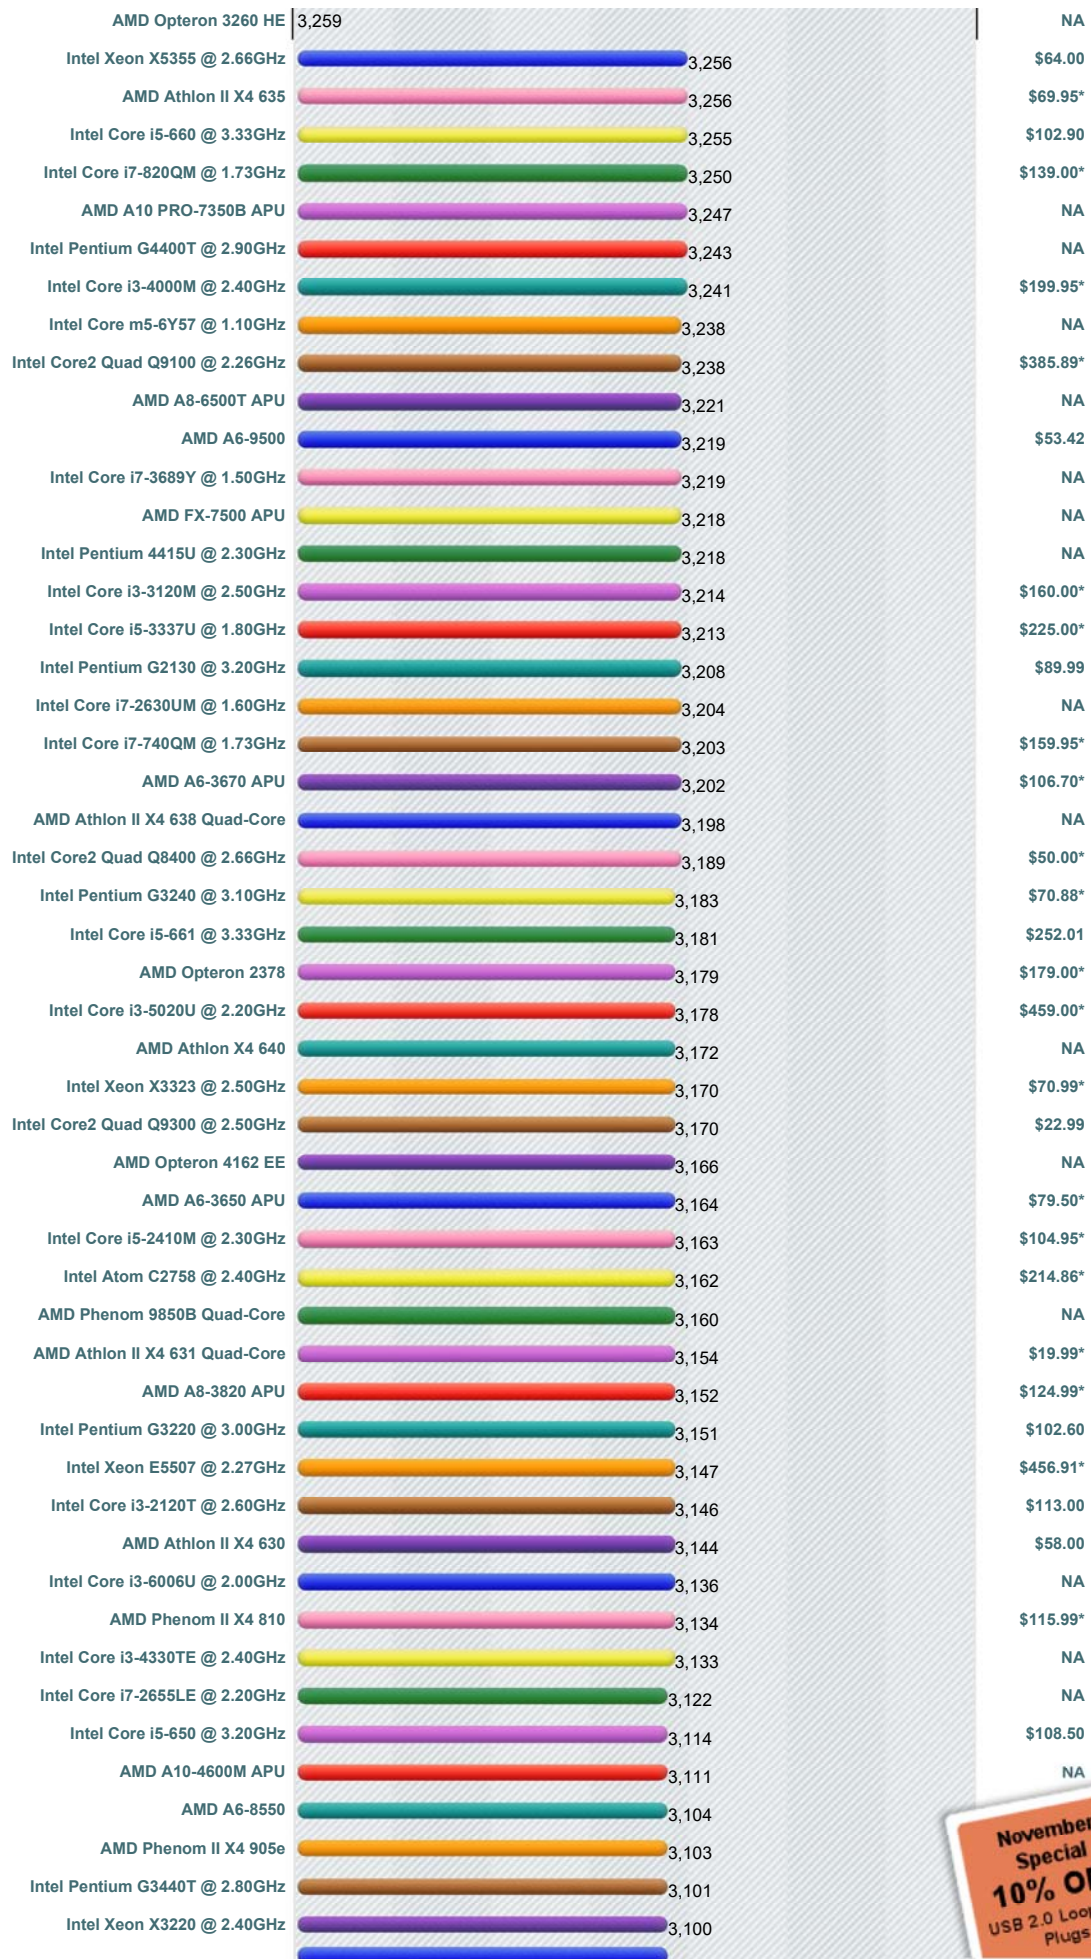

CPU Benchmarks

Over 800,000 CPUs Benchmarked

----Select A Page ----

How does your CPU compare?
Add your CPU to our benchmark chart with **PerformanceTest V9!**

High Mid Range CPUs

This chart comparing mid range CPUs is made using thousands of **PerformanceTest** benchmark results and is updated daily. Intel CPUs in this chart include the slower Intel Core2 Duo CPUs, Intel Xeon CPUs and Intel Celeron CPUs. AMD CPUs typically in this chart include AMD Mobile CPUs, AMD Turion IIs, AMD Opteron Dual Core CPUs, and AMD Athlon Dual-Core CPUs.

CPU Mark | Price Performance

(Click to select desired chart)

PassMark - CPU Mark High Mid Range CPUs - Updated 9th of November 2017

PassMark Software © 2008-2017

* - Last seen price from our affiliates.

Ruhyhqw#G dwd#Nhdndih