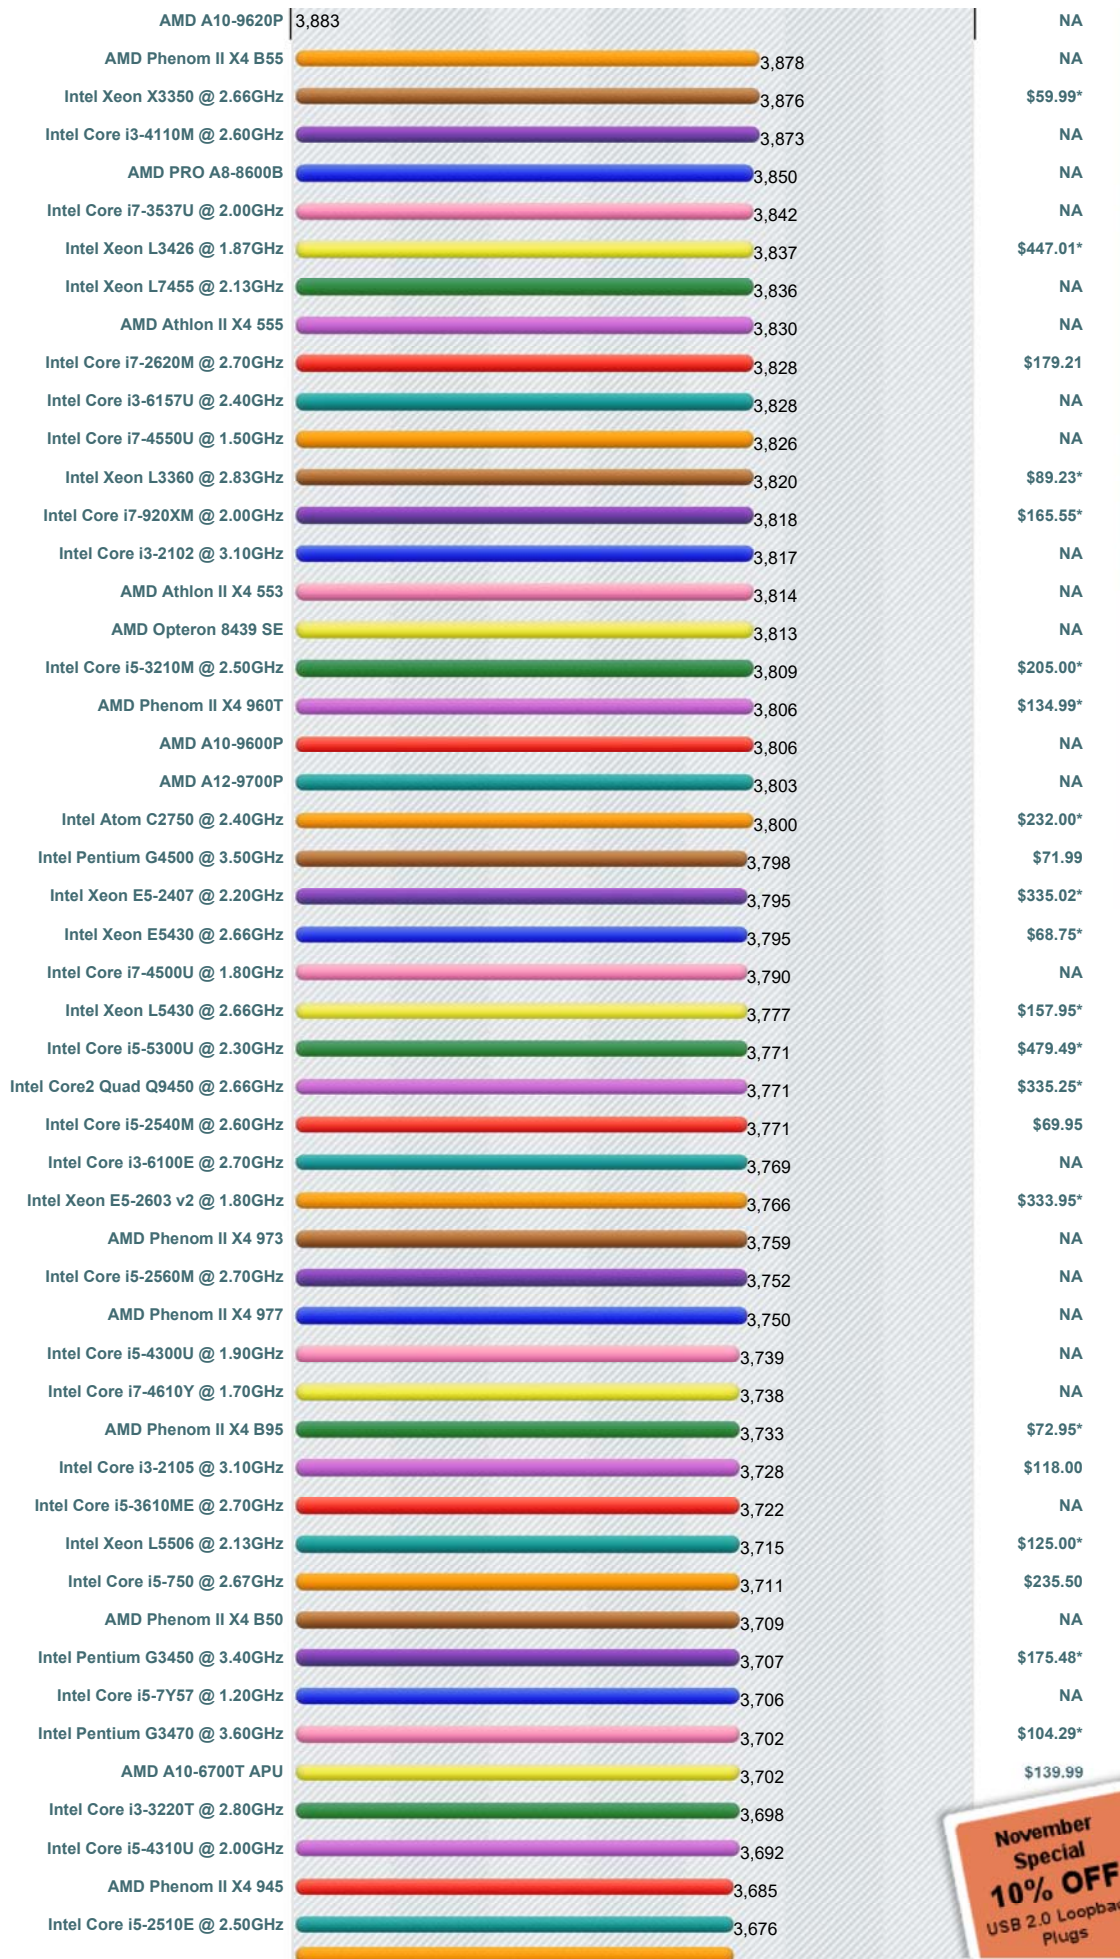

CPU Benchmarks

Over 800,000 CPUs Benchmarked

----Select A Page ----

How does your CPU compare?
Add your CPU to our benchmark chart with **PerformanceTest V9!**

High Mid Range CPUs

This chart comparing mid range CPUs is made using thousands of **PerformanceTest** benchmark results and is updated daily. Intel CPUs in this chart include the slower Intel Core2 Duo CPUs, Intel Xeon CPUs and Intel Celeron CPUs. AMD CPUs typically in this chart include AMD Mobile CPUs, AMD Turion IIs, AMD Opteron Dual Core CPUs, and AMD Athlon Dual-Core CPUs.

CPU Mark | Price Performance

(Click to select desired chart)

PassMark - CPU Mark High Mid Range CPUs - Updated 9th of November 2017

PassMark Software © 2008-2017

* - Last seen price from our affiliates.

Ruhyhqw#G dwd#Nhdndih