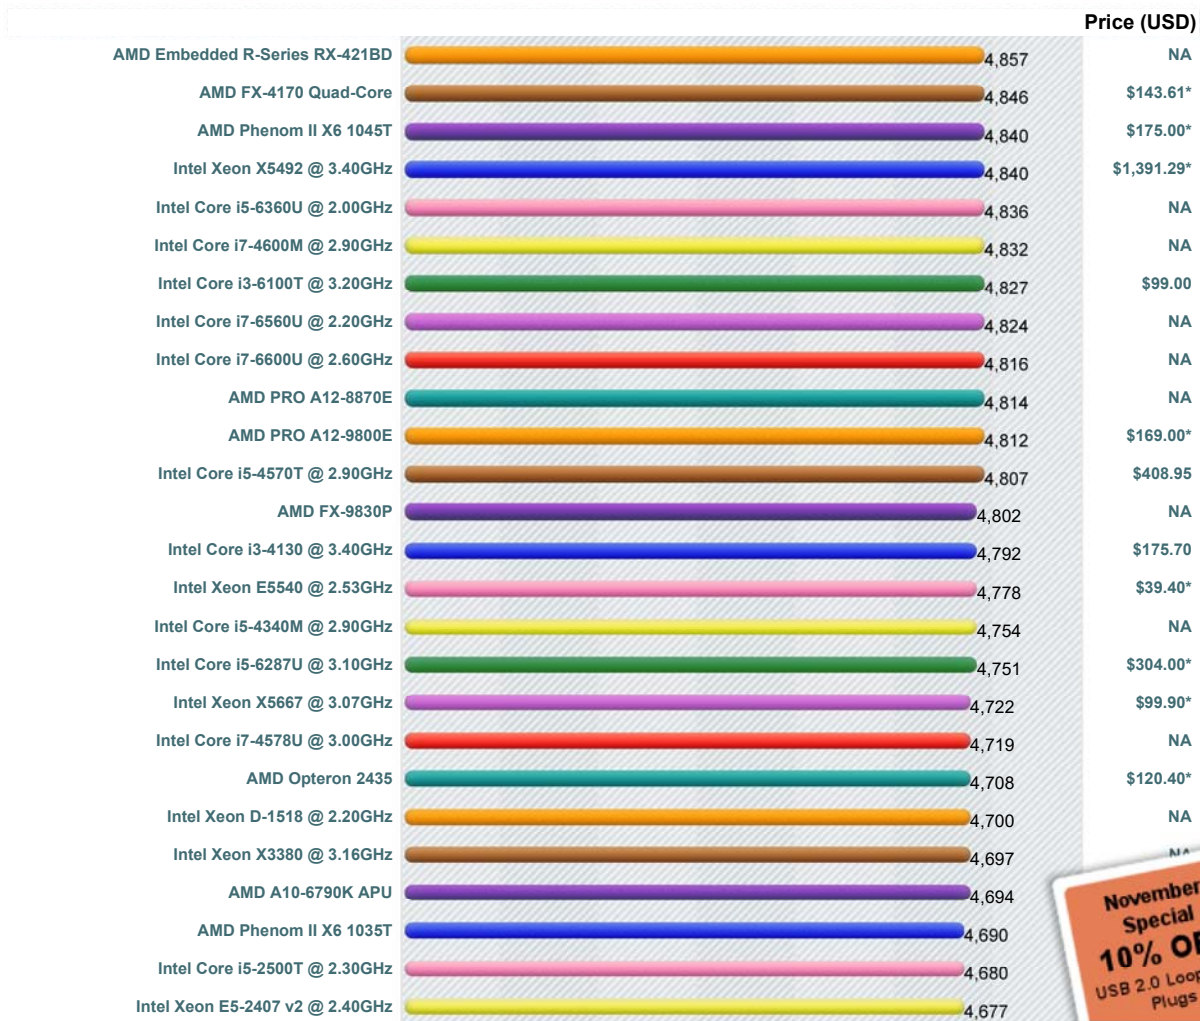

CPU Benchmarks

Over 800,000 CPUs Benchmarked

----Select A Page ----

How does your CPU compare?
Add your CPU to our benchmark chart with **PerformanceTest V9!**

High Mid Range CPUs

This chart comparing mid range CPUs is made using thousands of **PerformanceTest** benchmark results and is updated daily. Intel CPUs in this chart include the slower Intel Core2 Duo CPUs, Intel Xeon CPUs and Intel Celeron CPUs. AMD CPUs typically in this chart include AMD Mobile CPUs, AMD Turion IIs, AMD Opteron Dual Core CPUs, and AMD Athlon Dual-Core CPUs.

CPU Mark | Price Performance

(Click to select desired chart)

PassMark - CPU Mark High Mid Range CPUs - Updated 9th of November 2017