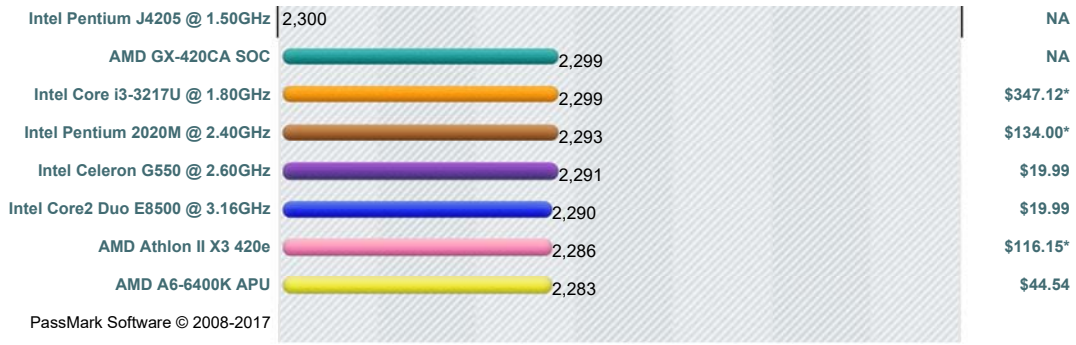

PassMark Software © 2008-2017

* - Last seen price from our affiliates.

Ruhyhqw#G dwd#Nhdndih

Try GFI EndPoint Security Free Now! New Risk Assessment Dashboard. gfi.com

- [Home] - [Common CPUs] - [Overclocked CPUs] - [Searchable CPU List] - [Graph Notes]
- [High-End CPUs] - [High Mid-Range CPUs] - [Low Mid-Range CPUs] - [Low-End CPUs]
- [CPU Popularity 90 days] - [Multi CPU Systems] - [Laptop CPUs] - [Desktop CPUs]
- [CPU Mega Page - Detailed CPU List] - [Single Thread CPU Performance]
- [CPU Mark by Socket Type] - [Manufacturer Market Share]

Copyright © 2017 PassMark® Software
International | Disclaimer | Refunds | Privacy | Contact Us