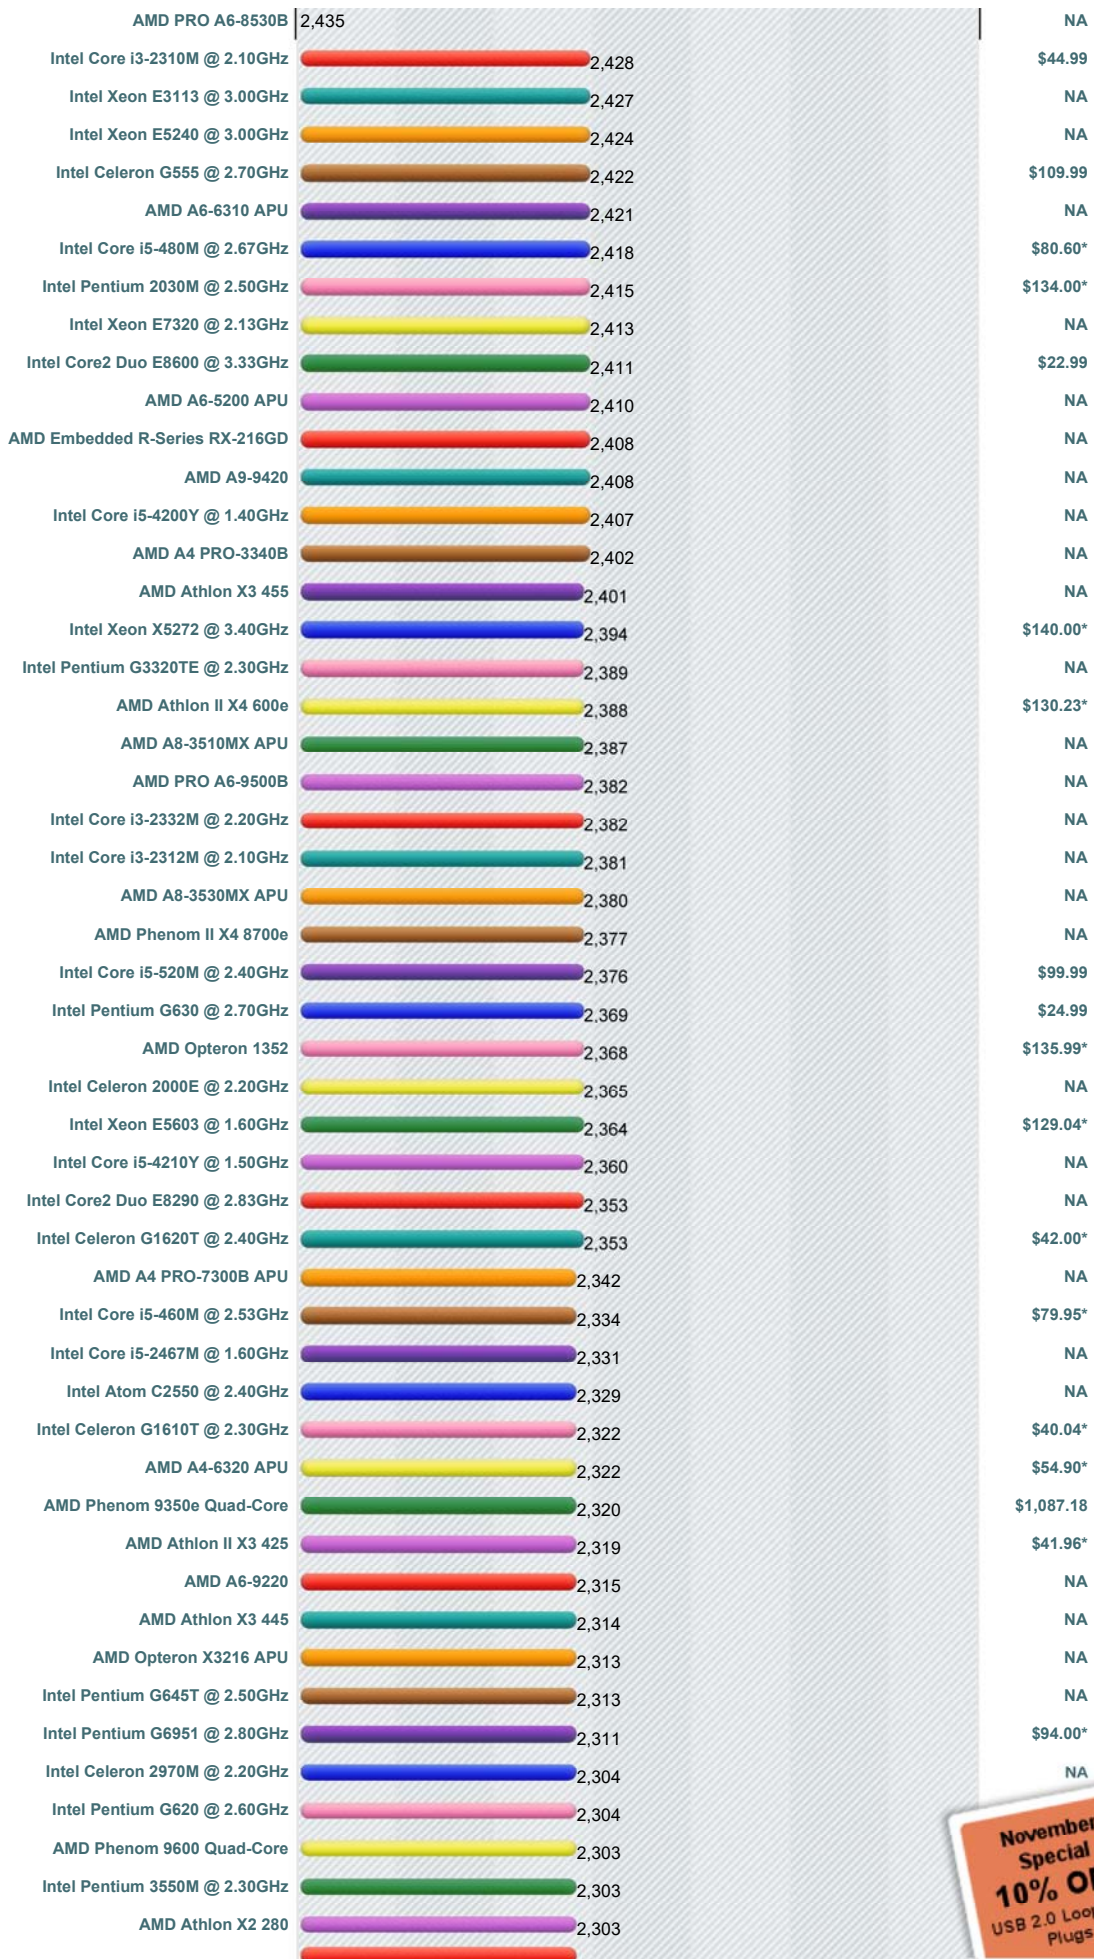

CPU Benchmarks

Over 800,000 CPUs Benchmarked

----Select A Page ----

How does your CPU compare?
Add your CPU to our benchmark chart with **PerformanceTest V9!**

High Mid Range CPUs

This chart comparing mid range CPUs is made using thousands of **PerformanceTest** benchmark results and is updated daily. Intel CPUs in this chart include the slower Intel Core2 Duo CPUs, Intel Xeon CPUs and Intel Celeron CPUs. AMD CPUs typically in this chart include AMD Mobile CPUs, AMD Turion IIs, AMD Opteron Dual Core CPUs, and AMD Athlon Dual-Core CPUs.

CPU Mark | Price Performance

(Click to select desired chart)

PassMark - CPU Mark High Mid Range CPUs - Updated 9th of November 2017

PassMark Software © 2008-2017

* - Last seen price from our affiliates.

Ruhyhqw#G dwd#Nhdndih