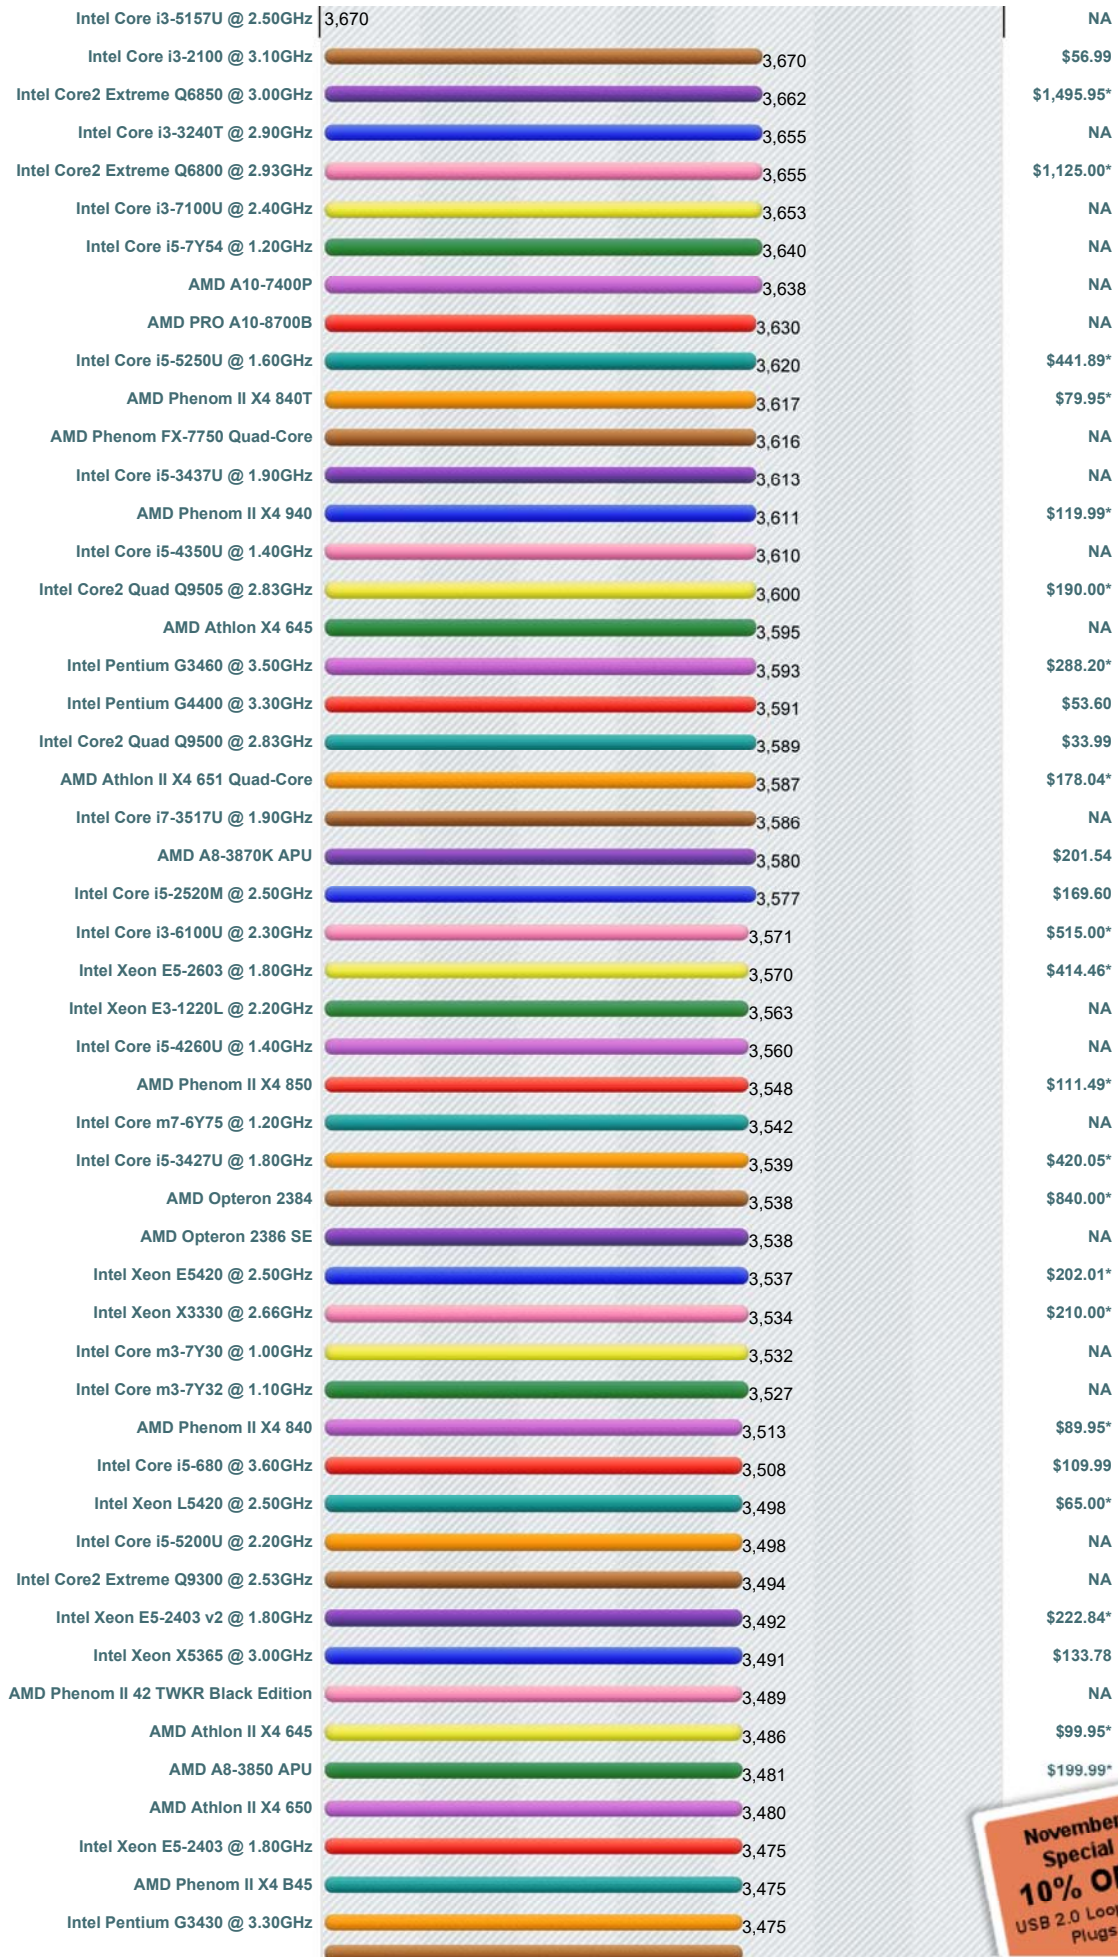

CPU Benchmarks

Over 800,000 CPUs Benchmarked

----Select A Page ----

How does your CPU compare?
Add your CPU to our benchmark chart with **PerformanceTest V9!**

High Mid Range CPUs

This chart comparing mid range CPUs is made using thousands of **PerformanceTest** benchmark results and is updated daily. Intel CPUs in this chart include the slower Intel Core2 Duo CPUs, Intel Xeon CPUs and Intel Celeron CPUs. AMD CPUs typically in this chart include AMD Mobile CPUs, AMD Turion IIs, AMD Opteron Dual Core CPUs, and AMD Athlon Dual-Core CPUs.

CPU Mark | Price Performance

(Click to select desired chart)

PassMark - CPU Mark High Mid Range CPUs - Updated 9th of November 2017

PassMark Software © 2008-2017

* - Last seen price from our affiliates.

Ruhyhqw#G dwd#Nhdndih