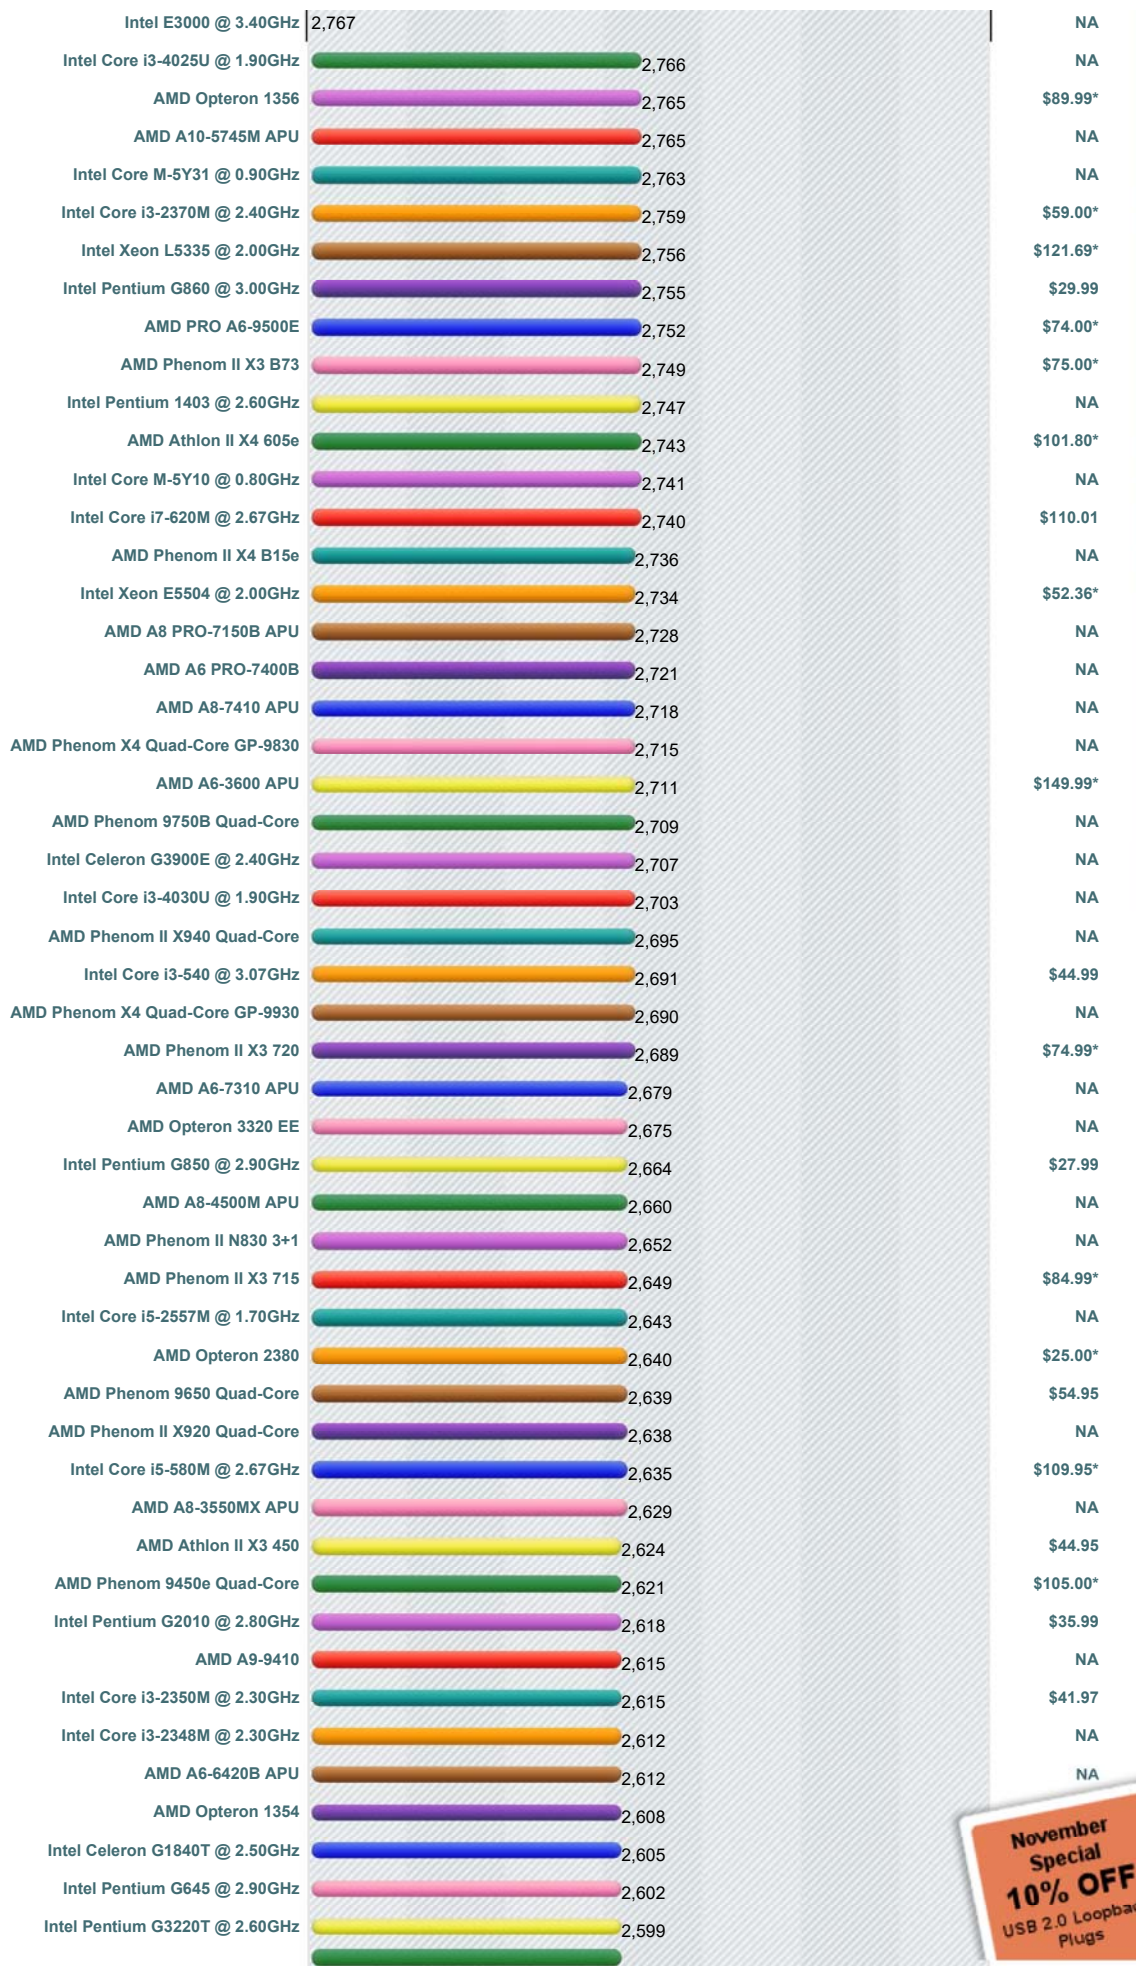

CPU Benchmarks

Over 800,000 CPUs Benchmarked

----Select A Page ----

How does your CPU compare?
Add your CPU to our benchmark chart with **PerformanceTest V9!**

High Mid Range CPUs

This chart comparing mid range CPUs is made using thousands of **PerformanceTest** benchmark results and is updated daily. Intel CPUs in this chart include the slower Intel Core2 Duo CPUs, Intel Xeon CPUs and Intel Celeron CPUs. AMD CPUs typically in this chart include AMD Mobile CPUs, AMD Turion IIs, AMD Opteron Dual Core CPUs, and AMD Athlon Dual-Core CPUs.

CPU Mark | Price Performance

(Click to select desired chart)

PassMark - CPU Mark High Mid Range CPUs - Updated 9th of November 2017

PassMark Software © 2008-2017

* - Last seen price from our affiliates.

Ruhyhqw#G dwd#Nhdndih