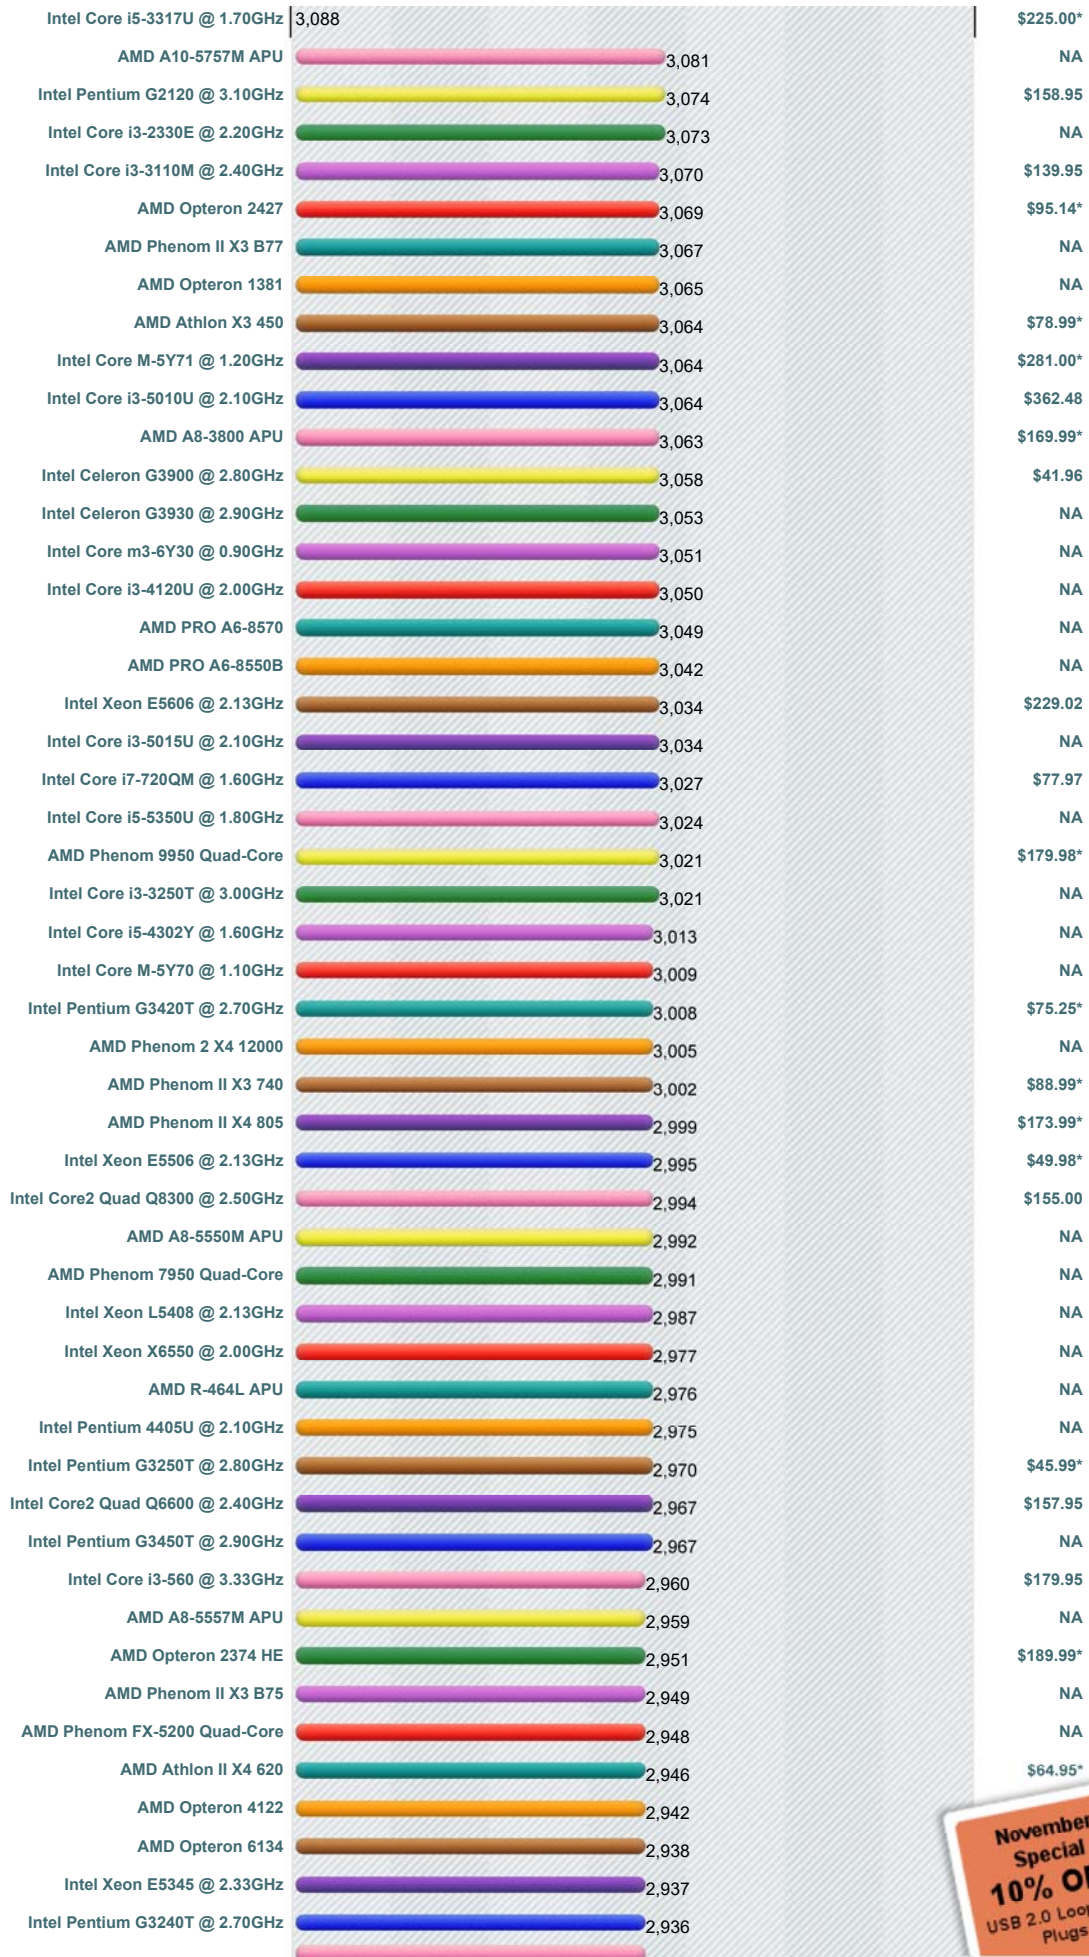

CPU Benchmarks

Over 800,000 CPUs Benchmarked

----Select A Page ----

How does your CPU compare?
Add your CPU to our benchmark chart with **PerformanceTest V9!**

High Mid Range CPUs

This chart comparing mid range CPUs is made using thousands of **PerformanceTest** benchmark results and is updated daily. Intel CPUs in this chart include the slower Intel Core2 Duo CPUs, Intel Xeon CPUs and Intel Celeron CPUs. AMD CPUs typically in this chart include AMD Mobile CPUs, AMD Turion IIs, AMD Opteron Dual Core CPUs, and AMD Athlon Dual-Core CPUs.

CPU Mark | Price Performance

(Click to select desired chart)

PassMark - CPU Mark High Mid Range CPUs - Updated 9th of November 2017

PassMark Software © 2008-2017

* - Last seen price from our affiliates.

Ruhyhqw#G dwd#Nhdndih