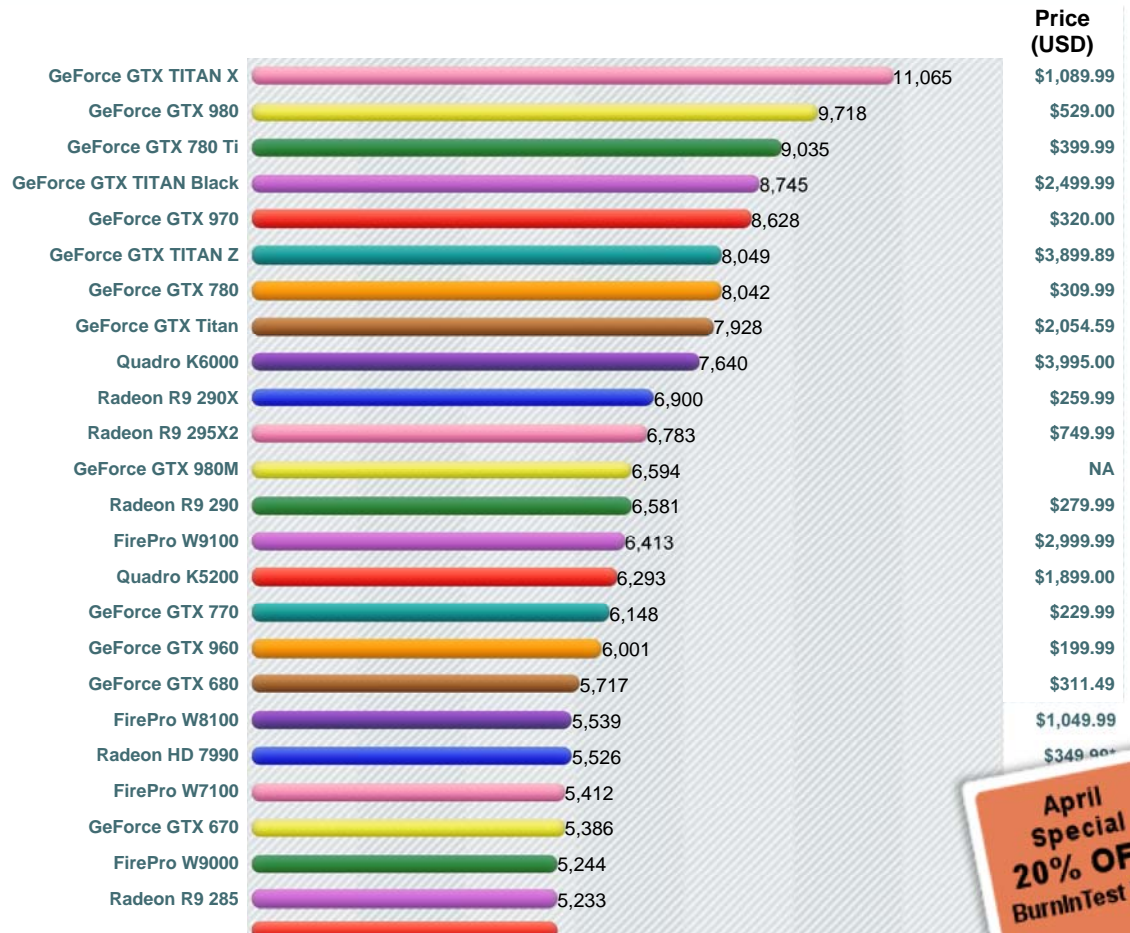

Videocard Benchmarks

Over 600,000 Video Cards Benchmarked

---Select A Page ---

How does your Video Card compare?
Add your card to our benchmark charts with **PerformanceTest V8!**

High End Video Card Chart

This chart made up of thousands of **PerformanceTest** benchmark results and is updated daily with new graphics card benchmarks. This high end chart contains high performance video cards typically found in premium gaming PCs. Recently introduced ATI video cards (such as the ATI Radeon HD) and nVidia graphics cards (such as the nVidia GTX and nVidia Quadro FX) using the PCI-Express (or PCI-E) standard are common in our high end video card charts.

START DOWNLOAD

3 Steps to Watch Free Online TV

1. Click "Start Download"
2. Get Free Access – No Sign up!
3. Watch Full Episodes & Sports Online!

G3D Mark | Price Performance

(Click to select desired chart)

PassMark - G3D Mark High End Videocards - Updated 15th of April 2015

April Special
20% OFF
BurnInTest Pro