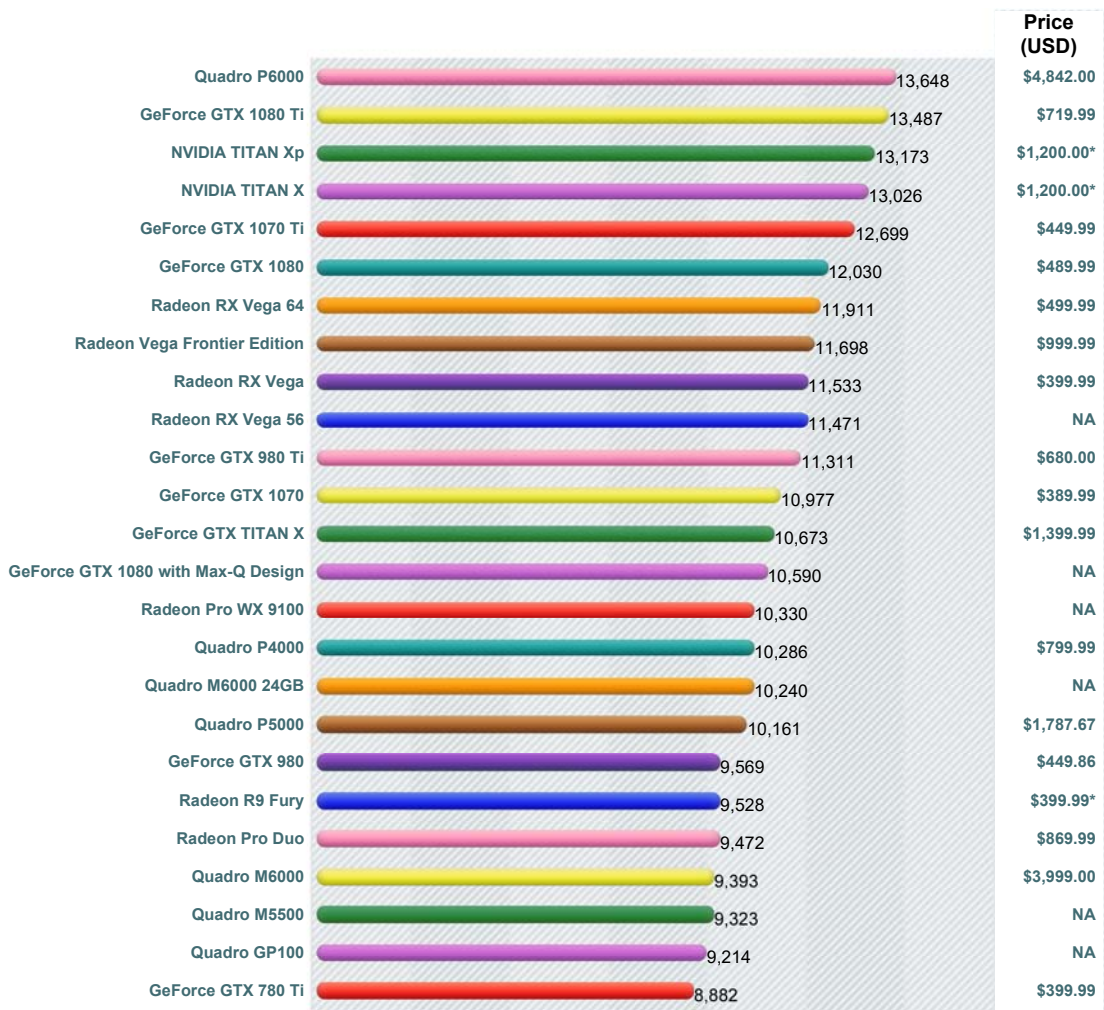

Videocard Benchmarks

Over 800,000 Video Cards
Benchmarked

----Select A Page ----

How does your Video Card compare?

Add your card to our benchmark charts with **PerformanceTest V9!**

High End Video Card Chart

This chart made up of thousands of **PerformanceTest** benchmark results and is updated daily with new graphics card benchmarks. This high end chart contains high performance video cards typically found in premium gaming PCs. Recently introduced ATI video cards (such as the ATI Radeon HD) and nVidia graphics cards (such as the nVidia GTX and nVidia Quadro FX) using the PCI-Express (or PCI-E) standard are common in our high end video card charts.

G3D Mark | Price Performance
(Click to select desired chart)

PassMark - G3D Mark High End Videocards - Updated 9th of November 2017